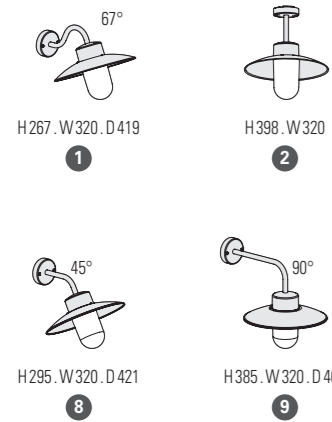

Belcour

IP44
Class 1

Aluminium or brushed lacquered copper or brushed raw zinc dome
Clear or frosted glass diffuser

SOURCE

E27 - 60W max Ø68 mm - H160 mm max

E27 (2450 lm)
Real light output/frosted - 1585 lm
Real light output/clear - 1583 lm

MODELS

REFERENCES

Replace ... with the colour code

MODELS	DIFFUSERS	E27	CORNER PLATE	SPARE DIFFUSERS
1	CLEAR GLASS	106 001 ...	147 005 ...	165 035 609
	FROSTED GLASS	106 002 ...		165 035 610
2	CLEAR GLASS	106 003 ...		165 035 609
	FROSTED GLASS	106 004 ...		165 035 610
3	CLEAR GLASS	106 005 ...		165 035 609
	FROSTED GLASS	106 006 ...		165 035 610
4	CLEAR GLASS	106 007 ...		165 035 609
	FROSTED GLASS	106 008 ...		165 035 610
5	CLEAR GLASS	106 009 ...		165 035 609
	FROSTED GLASS	106 010 ...		165 035 610
6	CLEAR GLASS	106 011 ...		165 035 609
	FROSTED GLASS	106 012 ...		165 035 610
8	CLEAR GLASS	106 013 ...	147 005 ...	165 035 609
	FROSTED GLASS	106 014 ...		165 035 610
9	CLEAR GLASS	106 015 ...	147 005 ...	165 035 609
	FROSTED GLASS	106 016 ...		165 035 610

COLOURS CODES

Replace ... with the colour code

	RAL 9005 JET BLACK	000
	SLATE GREY	059
	METAL GREY	023
	RAL 6009 BRITISH GREEN	019
	RAL 6009 FIR GREEN	067
	WHITE	001
	RAL 3020 TRAFFIC RED	056
	RAL 6018 YELLOW GREEN	015
	RAL 5009 MATT AZURE BLUE	134
	SANDSTONE	054
	OLD RUSTIC	046

Other colours on request

MATERIAL CODES

	BRUSHED LACQUERED COPPER	084
	BRUSHED RAW ZINC	092

With bracket and pole Velvet black 113 for all materials

MOUNTING

Wiring entry points in grey - Fixing kit included