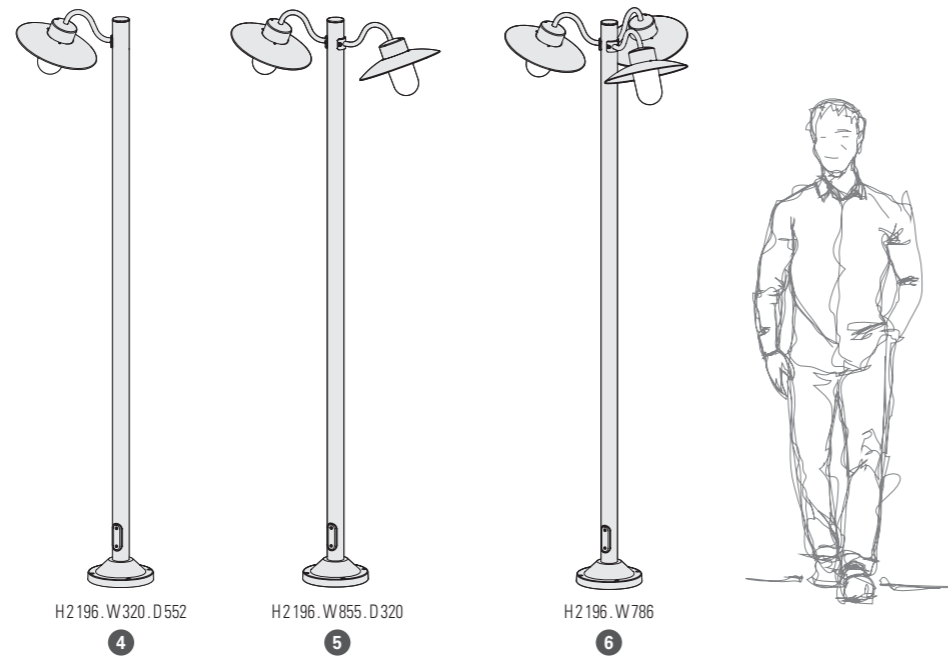

MODELS

REFERENCES

Replace ... with the colour code

MODELS	DIFFUSERS	E27	CORNER PLATE	SPARE DIFFUSERS
1	CLEAR GLASS	106 001 ...	147 005 ...	165 035 609
	FROSTED GLASS	106 002 ...		165 035 610
2	CLEAR GLASS	106 003 ...		165 035 609
	FROSTED GLASS	106 004 ...		165 035 610
3	CLEAR GLASS	106 005 ...		165 035 609
	FROSTED GLASS	106 006 ...		165 035 610
4	CLEAR GLASS	106 007 ...		165 035 609
	FROSTED GLASS	106 008 ...		165 035 610
5	CLEAR GLASS	106 009 ...		165 035 609
	FROSTED GLASS	106 010 ...		165 035 610
6	CLEAR GLASS	106 011 ...		165 035 609
	FROSTED GLASS	106 012 ...		165 035 610
8	CLEAR GLASS	106 013 ...	147 005 ...	165 035 609
	FROSTED GLASS	106 014 ...		165 035 610
9	CLEAR GLASS	106 015 ...	147 005 ...	165 035 609
	FROSTED GLASS	106 016 ...		165 035 610

COLOURS CODES

Replace ... with the colour code

	RAL 9005 JET BLACK	000
	SLATE GREY	059
	METAL GREY	023
	RAL 6009 BRITISH GREEN	019
	RAL 6009 FIR GREEN	067
	WHITE	001
	RAL 3020 TRAFFIC RED	056
	RAL 6018 YELLOW GREEN	015
	RAL 5009 MATT AZURE BLUE	134
	SANDSTONE	054
	OLD RUSTIC	046

Other colours on request

MATERIAL CODES

	BRUSHED LACQUERED COPPER	084
	BRUSHED RAW ZINC	092

With bracket and pole Velvet black 113 for all materials

MOUNTING

Wiring entry points in grey - Fixing kit included