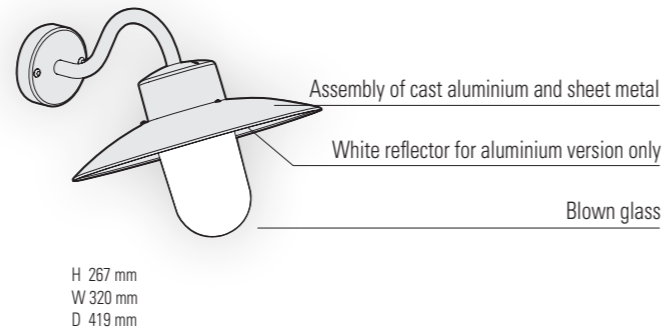

# Belcour

IP44  
Class 1

Aluminium or brushed lacquered copper or brushed raw zinc dome  
Clear or frosted glass diffuser

## SOURCE

E27 - 60W max Ø68 mm - H160 mm max

E27 (2450 lm)  
Real light output/frosted - 1585 lm  
Real light output/clear - 1583 lm