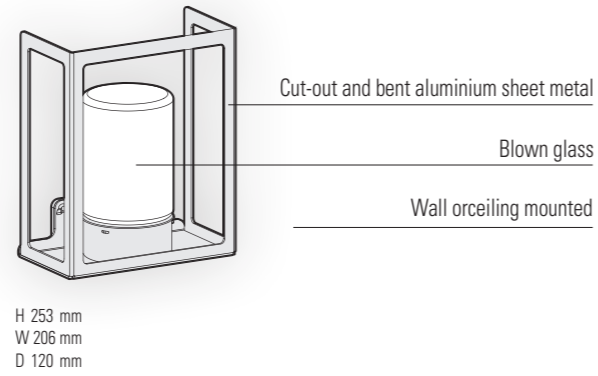

Hugy

Design by Stéphane Joyeux

Hugy

IP65
Class 2

Aluminium
Clear or frosted glass diffuser

SOURCE

E27 - 42W max Ø68 mm - H130 mm max

E27 (2450 lm)
Real light output/frosted - 2286 lm
Real light output/clear - 1939 lm

REFERENCES

Replace ●●● with the colour code

MODEL	DIFFUSERS	E27	SPARE DIFFUSERS
1	CLEAR GLASS	125 001 ●●●	165 001 609
	FROSTED GLASS	125 002 ●●●	165 001 610

COLOURS CODES

Replace ●●● with the colour code

	RAL 7021 BLACK GREY 107		RAL 3020 TRAFFIC RED 056
	DARK GREY 006		RAL 2004 PURE ORANGE 014
	SLATE GREY 059		RAL 6025 FERN GREEN 109
	RAL 7044 SILK GREY 105		RAL 1016 SULFUR YELLOW 068
	OLD RUSTIC 046		