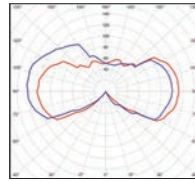

Hugy

Design by Stéphane Joyeux

Hugy

IP65
Class 2

Aluminium
Clear or frosted glass diffuser

SOURCE

E27 - 42W max Ø68 mm - H130 mm max

E27 (2450 lm)
Real light output/frosted - 2286 lm
Real light output/clear - 1939 lm