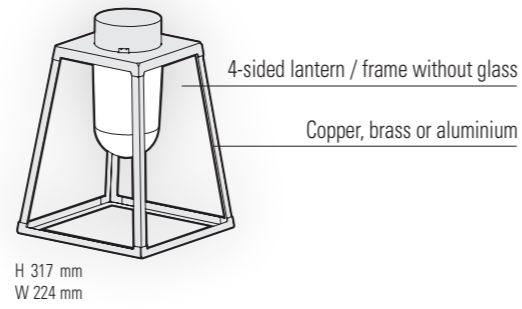

Lampio 1

Design by Stéphane Joyeux

Lampio 1

Lampio 2

Lampio 4

Lampiock 1

IP65 (lantern)
Class 2
Class 1 (models 7 and 8)

Aluminium or tinted lacquered brass or patinated lacquered copper
Cup, rod, bracket and pole: black grey 107 (RAL 7021)
Clear or frosted glass diffuser

SOURCE

E27 - 52W max Ø68 mm - H150 mm max

E27 (2450 lm)
Real light output/frosted - 1558 lm
Real light output/clear - 1673 lm

MODELS

Lampiock 1

REFERENCES

Replace ●●● with the colour code or the material code/ replace (●) with the country's electrical plug code

MODELS	DIFFUSERS	E27	CORNER PLATE	SPARE DIFFUSERS
1	CLEAR GLASS	131 001 ●●●(●)		165 035 609
	FROSTED GLASS	131 002 ●●●(●)		165 035 610
2	CLEAR GLASS	131 003 ●●●		165 035 609
	FROSTED GLASS	131 004 ●●●		165 035 610
3	CLEAR GLASS	131 005 ●●●		165 035 609
	FROSTED GLASS	131 006 ●●●		165 035 610
4	CLEAR GLASS	131 007 ●●●		165 035 609
	FROSTED GLASS	131 008 ●●●		165 035 610
5	CLEAR GLASS	131 009 ●●●	147 005 ●●●	165 035 609
	FROSTED GLASS	131 010 ●●●		165 035 610
6	CLEAR GLASS	131 011 ●●●		165 035 609
	FROSTED GLASS	131 012 ●●●		165 035 610
7	CLEAR GLASS	131 013 ●●●		165 035 609
	FROSTED GLASS	131 014 ●●●		165 035 610
8	CLEAR GLASS	131 015 ●●●		165 035 609
	FROSTED GLASS	131 016 ●●●		165 035 610