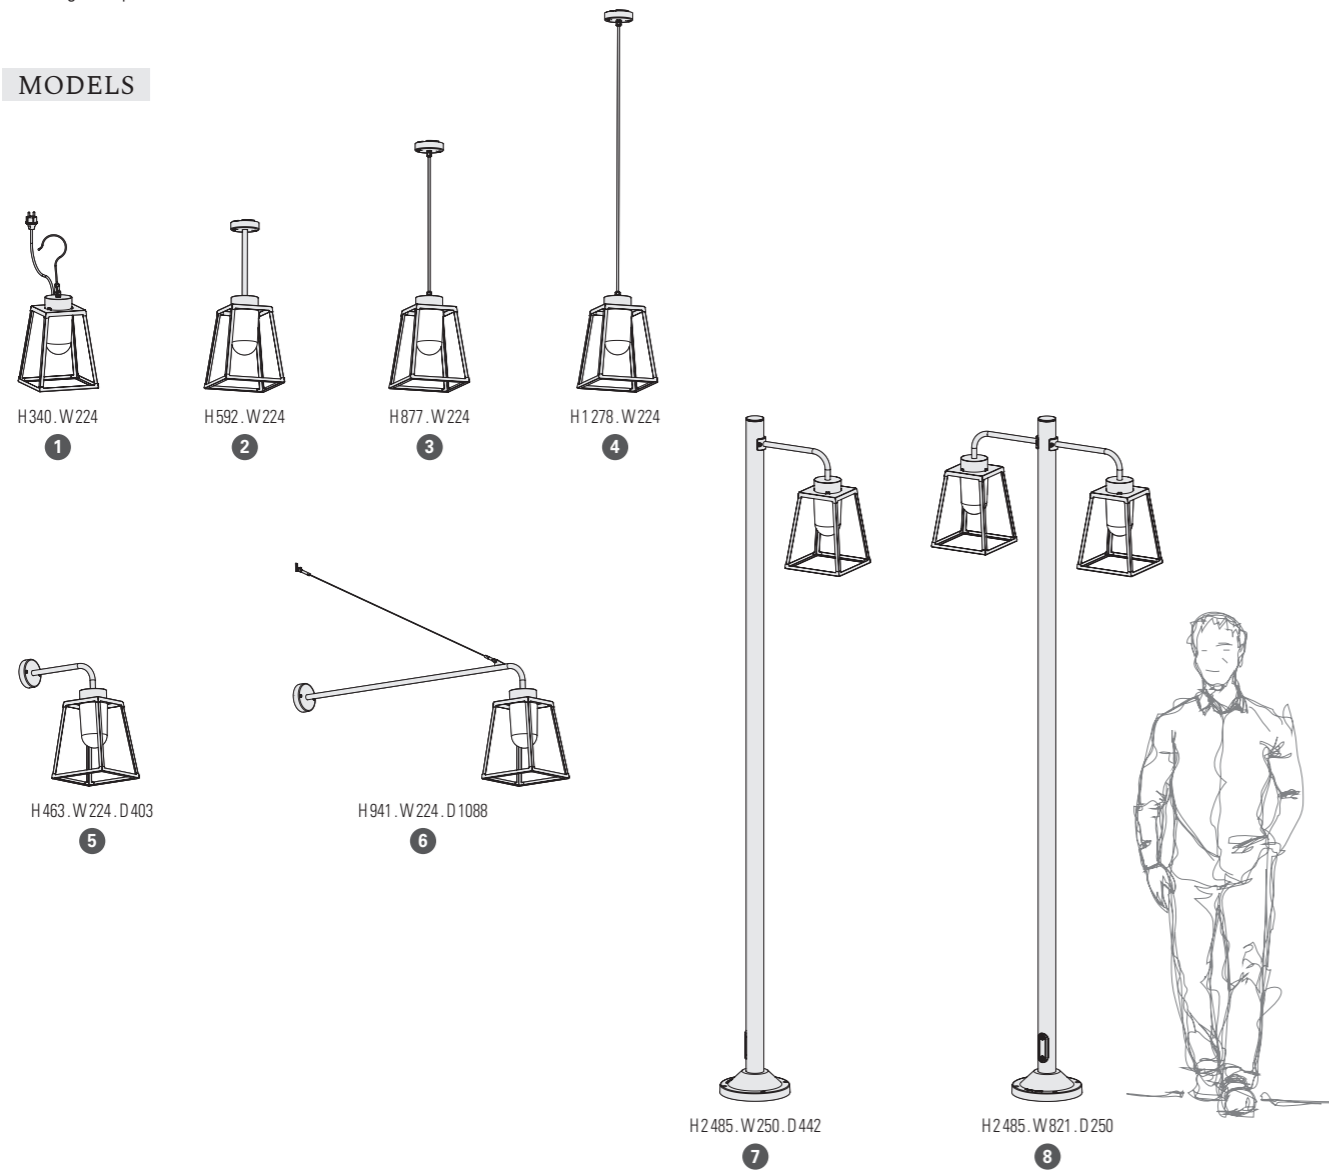

Lampio 1

Design by Stéphane Joyeux

Lampio 1

Lampio 2

Lampio 4

Lampiock 1

IP65 (lantern)
Class 2
Class 1 (models 7 and 8)

Aluminium or tinted lacquered brass or patinated lacquered copper
Cup, rod, bracket and pole: black grey 107 (RAL 7021)
Clear or frosted glass diffuser

SOURCE

E27 - 52W max Ø68 mm - H150 mm max

E27 (2450 lm)
Real light output/frosted - 1558 lm
Real light output/clear - 1673 lm

MODELS

Lampiock 1

REFERENCES

Replace ●●● with the colour code or the material code/ replace (●) with the country's electrical plug code

MODELS	DIFFUSERS	E27	CORNER PLATE	SPARE DIFFUSERS
1	CLEAR GLASS	131 001 ●●●(●)		165 035 609
	FROSTED GLASS	131 002 ●●●(●)		165 035 610
2	CLEAR GLASS	131 003 ●●●		165 035 609
	FROSTED GLASS	131 004 ●●●		165 035 610
3	CLEAR GLASS	131 005 ●●●		165 035 609
	FROSTED GLASS	131 006 ●●●		165 035 610
4	CLEAR GLASS	131 007 ●●●		165 035 609
	FROSTED GLASS	131 008 ●●●		165 035 610
5	CLEAR GLASS	131 009 ●●●	147 005 ●●●	165 035 609
	FROSTED GLASS	131 010 ●●●		165 035 610
6	CLEAR GLASS	131 011 ●●●		165 035 609
	FROSTED GLASS	131 012 ●●●		165 035 610
7	CLEAR GLASS	131 013 ●●●		165 035 609
	FROSTED GLASS	131 014 ●●●		165 035 610
8	CLEAR GLASS	131 015 ●●●		165 035 609
	FROSTED GLASS	131 016 ●●●		165 035 610