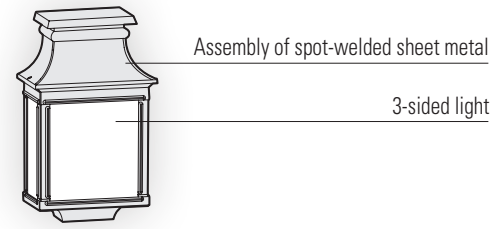

Louis Philippe 1

Louis Philippe 1

IP44
Class 1

Aluminium or tinted lacquered brass or raw zinc
Clear glass diffuser

SOURCE

E27 - 75W max Ø60 mm - H 200 mm max

H 366 mm
W 222 mm
D 132 mm

REFERENCES

Replace **•••** with the colour code or the material code

MODEL	E27	SPARE DIFFUSER
1	134 001 •••	165 040 609

COLOURS CODES

Replace **•••** with the colour code

	RAL 9005 JET BLACK 000		SANDSTONE 054
	SLATE GREY 059		OLD RUSTIC 046
	WHITE 001		GREEN PATINA 008
	Other colours on request		GOLD PATINA 009