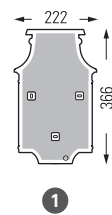

Louis Philippe 1

Louis Philippe 1

IP44
Class 1

Aluminium or tinted lacquered brass or raw zinc
Clear glass diffuser

SOURCE

E27 - 75W max Ø60 mm - H 200 mm max

H 366 mm
W 222 mm
D 132 mm

REFERENCES

MATERIAL CODES

	TINTED LACQUERED BRASS 070
	RAW ZINC 092

MOUNTING

Wiring entry point in grey - Fixing kit included

H 366. W 222. D 132

1