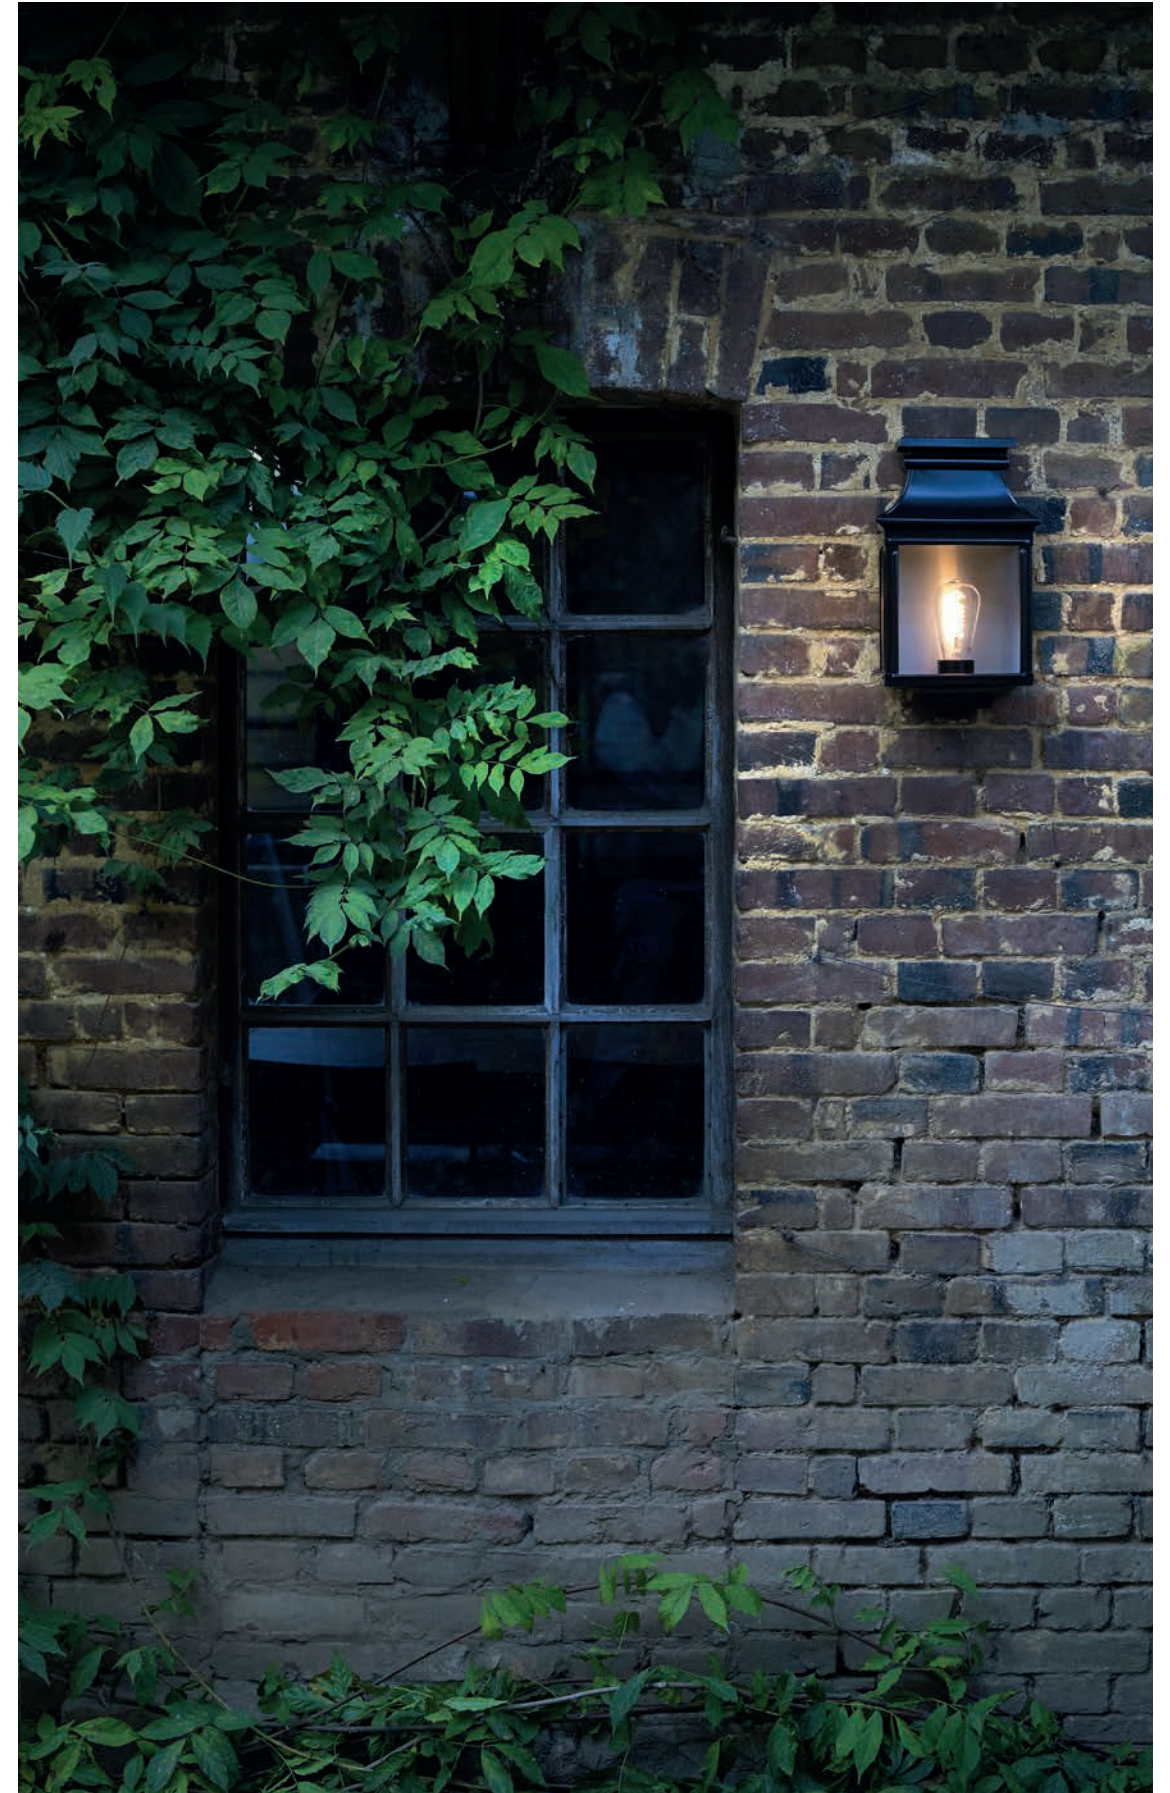

Louis Philippe 1

Louis Philippe 1

IP44
Class 1

Aluminium or tinted lacquered brass or raw zinc
Clear glass diffuser

SOURCE

E27 - 75W max Ø60 mm - H 200 mm max

H 366 mm
W 222 mm
D 132 mm

REFERENCES

Replace **•••** with the colour code or the material code

MODEL	E27	SPARE DIFFUSER
1	134 001 •••	165 040 609

COLOURS CODES

Replace **•••** with the colour code

	RAL 9005 JET BLACK 000		SANDSTONE 054
	SLATE GREY 059		OLD RUSTIC 046
	WHITE 001		GREEN PATINA 008
	Other colours on request		GOLD PATINA 009