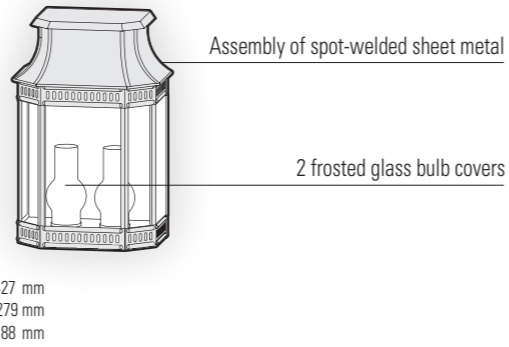

Louis Philippe 2

Louis Philippe 2

IP44
Class 1

Aluminium or tinted lacquered brass or raw zinc
Clear glass diffuser

SOURCES

E27 - 2x105W max Ø40 mm - H130 mm max
G9 - 2x75W max

REFERENCES

Replace ●●● with the colour code or the material code

| MODEL | E27 | G9 | SPARE SET OF CLEAR GLASS | SPARE FROSTED GLASS BULB COVER |
|-------|-------------|-------------|--------------------------|--------------------------------|
| 1 | 135 001 ●●● | 135 002 ●●● | 165 041 609 | 165 076 610 |