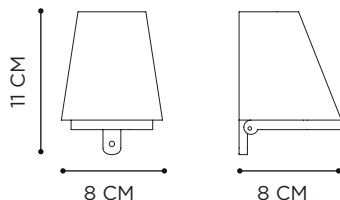

BEAMY WALL

ANTIQUE ZINC

ANTIQUE BRASS

WEATHERED BRASS

POWDER COATED ALUMINIUM: ANTHRACITE/WHITE

REFERENCE	DESCRIPTION	LIGHTBULB SOCKET	WATT	INPUT	IP	EEC
BMYW230AZ	ANTIQUE ZINC	GU10 - LED FLAT OPTIC (NOT INCLUDED)	5 W	230V	44	A-G
BMYW230AB	ANTIQUE BRASS	GU10 - LED FLAT OPTIC (NOT INCLUDED)	5 W	230V	44	A-G
BMYW230WB	WEATHERED BRASS	GU10 - LED FLAT OPTIC (NOT INCLUDED)	5 W	230V	44	A-G
BMYW230A	ANTHRACITE	GU10 - LED FLAT OPTIC (NOT INCLUDED)	5 W	230V	44	A-G
BMYW230WR	WHITE	GU10 - LED FLAT OPTIC (NOT INCLUDED)	5 W	230V	44	A-G