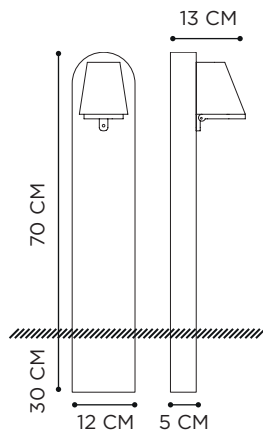

# BEAMY

TEAK

ANTIQUÉ ZINC

ANTIQUÉ BRASS

WEATHERED BRASS

POWDER COATED ALUMINIUM: ANTHRACITE/WHITE

REFERENCE	DESCRIPTION	LIGHTBULB SOCKET	WATT	INPUT	IP	EEC
BMY100230AZ	 ANTIQUÉ ZINC	GU10 - LED FLAT OPTIC (NOT INCLUDED)	5 W	230V	44	A-G 
BMY100230AB	 ANTIQUÉ BRASS	GU10 - LED FLAT OPTIC (NOT INCLUDED)	5 W	230V	44	A-G 
BMY100230WB	 WEATHERED BRASS	GU10 - LED FLAT OPTIC (NOT INCLUDED)	5 W	230V	44	A-G 
BMY100230A	 ANTHRACITE	GU10 - LED FLAT OPTIC (NOT INCLUDED)	5 W	230V	44	A-G 
BMY100230WR	 WHITE	GU10 - LED FLAT OPTIC (NOT INCLUDED)	5 W	230V	44	A-G 