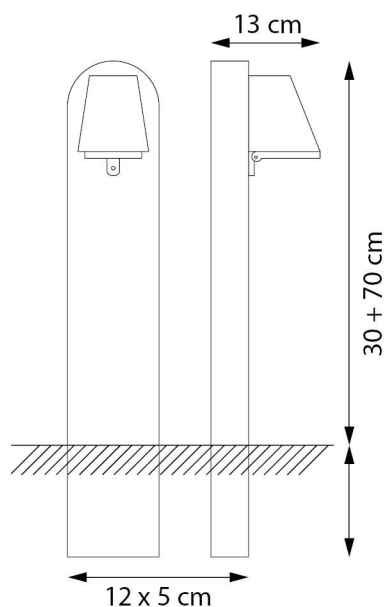

RECOMMENDED LIGHT SOURCE

LAMP LED 5W - GU10 - FLAT OPTIC
POWER IN 220V
IP-RATING IP 44

INSTALLATION OPTION JUB5625

MAINTENANCE

<http://www.royalbotania.com/maintenance>