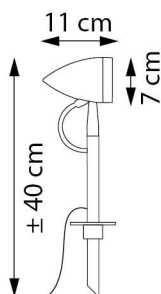

PRODUCT SHEET

BULLET GROUND

REF: BLTG220

Royal Botania.com
Belgian outdoor lighting

TECHNICAL INFO

REFERENCE BLTG220

DIMENSIONS

WIDTH 7 CM
DEPTH 11 CM
HEIGHT ± 40 CM

MATERIALS

ZINC

RECOMMENDED LIGHT SOURCE

LAMP LED 5W - GU10 - FLAT OPTIC
POWER IN 220V
IP-RATING IP55

INSTALLATION OPTION JUB5625
EXTRA ADJUSTABLE HEAD

MAINTENANCE

<http://www.royalbotania.com/maintenance>