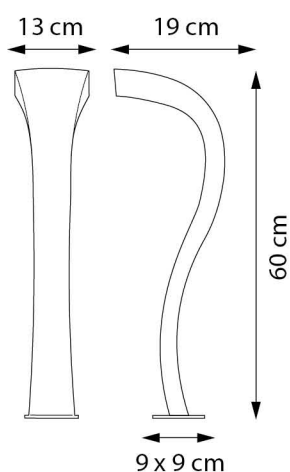

PRODUCT SHEET

COBRA

REF: CBR605

Royal Botania.com
Belgian outdoor lighting

TECHNICAL INFO

REFERENCE CBR605

DIMENSIONS

WIDTH 13 CM
DEPTH 19 CM
HEIGHT 60 CM

MATERIALS

STAINLESS STEEL

LIGHT SOURCE

LED 3,5W
POWER SUPPLY INCLUDED
POWER IN 100-240V - 50/60Hz
LIGHT OUTPUT 350lm
COLOR TEMPERATURE 2700K
IP-RATING IP 55

INSTALLATION OPTION JUB5625

MAINTENANCE

<http://www.royalbotania.com/maintenance>