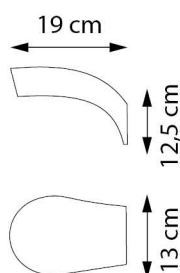

PRODUCT SHEET

COBRA WALL

REF: CBRW5

Royal Botania.com
Belgian outdoor lighting

TECHNICAL INFO

REFERENCE CBRW5

DIMENSIONS

WIDTH 13 CM
DEPTH 19 CM
HEIGHT 12,5 CM

MATERIALS

STAINLESS STEEL

LIGHT SOURCE

LED 3,5W
POWER SUPPLY INCLUDED
POWER IN 100-240V - 50/60Hz
LIGHT OUTPUT 350lm
COLOR TEMPERATURE 2700K
IP-RATING IP 55

MAINTENANCE

<http://www.royalbotania.com/maintenance>