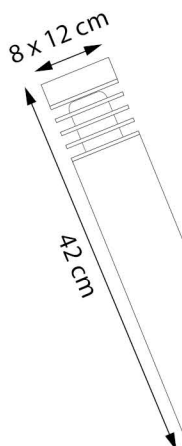

PRODUCT SHEET

ELLISPE WALL

REF: ELLW...

Royal Botania.com
Belgian outdoor lighting

TECHNICAL INFO

REFERENCE ELLW

DIMENSIONS

WIDTH 8 CM
DEPTH 12 CM
HEIGHT 42 CM

MATERIALS

TEAK + STAINLESS STEEL

RECOMMENDED LIGHT SOURCE

LAMP E27 LED - FLUO MAX. 11W
POWER IN 220V
IP-RATING IP55

LED FITTING OPTION CODE: BINLS OR BINLR

MAINTENANCE

<http://www.royalbotania.com/maintenance>