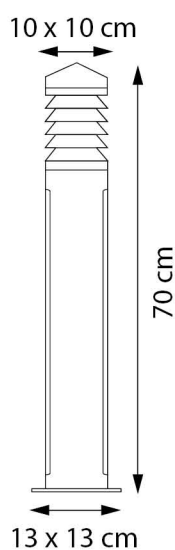

PRODUCT SHEET

LIGHTHOUSE

REF: LIG...

Royal Botania^{.com}
Belgian outdoor lighting

TECHNICAL INFO

REFERENCE

LIG70
LIG70ST

DIMENSIONS

WIDTH 10 CM
DEPTH 10 CM
HEIGHT 70 CM

MATERIALS

TEAK + BRASS

GRANITE + STAINLESS STEEL

RECOMMENDED LIGHT SOURCE

LAMP E27 LED - FLUO MAX. 11W
POWER IN 220V
IP-RATING IP55

INSTALLATION OPTION CODE: JUB5625
LED FITTING OPTION CODE: BINLS OR BINLR