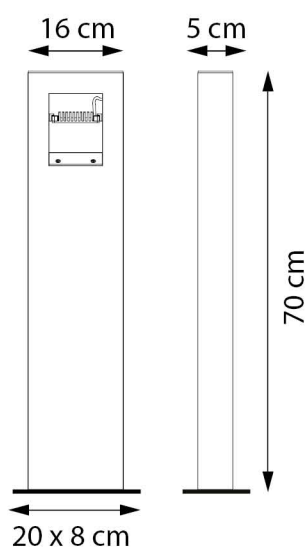

### DIMENSIONS

WIDTH 16 CM  
DEPTH 5 CM  
HEIGHT 70 CM

### LIGHT SOURCE

POWERLED 3,5W  
POWER SUPPLY INCLUDED  
POWER IN 100-240 - 50/60Hz  
LIGHT OUTPUT 350lm  
COLOR TEMPERATURE 2700K  
IP-RATING IP65

EXTRA INSTALLATION OPTION ADJUSTABLE ANGLE: 120°  
JUB5625