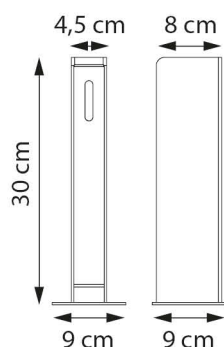

PRODUCT SHEET

NON SIDE

REF: NONS

Royal Botania.com
Belgian outdoor lighting

TECHNICAL INFO

REFERENCE NONS

DIMENSIONS

WIDTH 9 CM
DEPTH 9 CM
HEIGHT 30 CM

MATERIALS

ELECTRO & HAND POLISHED
STAINLESS STEEL

LIGHT SOURCE

LED 2,2W
POWER SUPPLY DRIVER INCLUDED
POWER IN 100-240V - 50/60Hz
LIGHT OUTPUT 300lm
COLOR TEMPERATURE 2700K
IP-RATING IP65

MAINTENANCE

<http://www.royalbotania.com/maintenance>