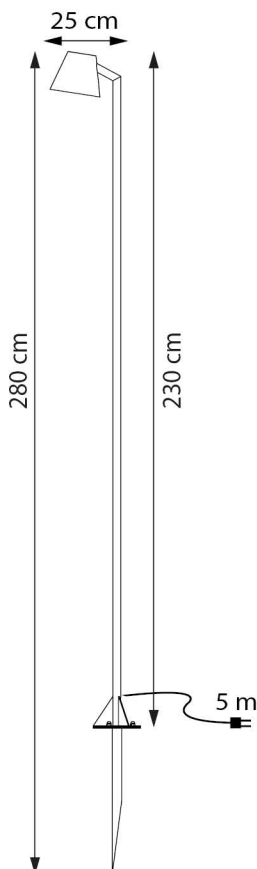

PRODUCT SHEET

PARKER PATH

REF: PRKP

Royal Botania^{.com}
Belgian outdoor lighting

TECHNICAL INFO

REFERENCE

PRKP

DIMENSIONS

WIDTH Ø 10 - 16 CM
DEPTH 22 CM
HEIGHT 230 CM

MATERIALS

ANTIQUE BRASS

LIGHT SOURCE

LED 8,3W
POWER SUPPLY INCLUDED
POWER IN 100-240V - 50/60HZ
LIGHT OUTPUT 720lm
COLOR TEMPERATURE 3000K
IP-RATING IP65

EXTRAS