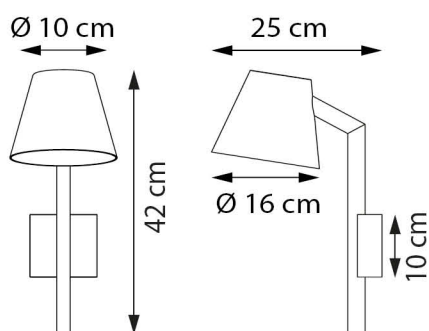

PRODUCT SHEET

PARKER WALL

REF: PRKW

Royal Botania^{.com}
Belgian outdoor lighting

TECHNICAL INFO

REFERENCE PRKW

DIMENSIONS

WIDTH Ø 10 - 16 CM
DEPTH 25 CM
HEIGHT 42 CM

MATERIALS

ANTIQUE BRASS

LIGHT SOURCE

LED 5,8W
POWER SUPPLY INCLUDED
POWER IN 100-240V - 50/60HZ
LIGHT OUTPUT 540lm
COLOR TEMPERATURE 3000K
IP-RATING IP65

MAINTENANCE

<http://www.royalbotania.com/maintenance>