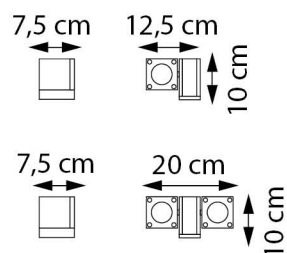

PRODUCT SHEET

Q-BIG FLOOR

REF: QBG...

Royal Botania.com
Belgian outdoor lighting

TECHNICAL INFO

REFERENCE QBG2D220EP
QBG1D220EP

DIMENSIONS

WIDTH 12,5 - 20 CM
DEPTH 7,5 CM
HEIGHT 10 CM

MATERIALS

TEAK + ELECTRO POLISHED
STAINLESS STEEL

RECOMMENDED LIGHT SOURCE

LAMP LED 5W - GU10 - FLAT OPTIC
POWER IN 220V
IP-RATING IP55

EXTRAS ADJUSTABLE ANGLE: 270°

MAINTENANCE

<http://www.royalbotania.com/maintenance>