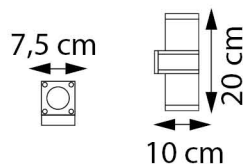

RECOMMENDED LIGHT SOURCE

LAMP LED 5W - GU10 - FLAT OPTIC
POWER IN 220V
IP-RATING IP55