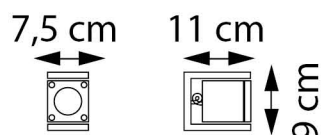

RECOMMENDED LIGHT SOURCE

LAMP LED 5W - GU10 - FLAT OPTIC
POWER IN 220V
IP-RATING IP55

EXTRAS ADJUSTABLE ANGLE: 90°