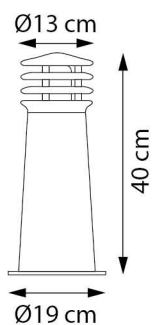

PRODUCT SHEET

RUSTY 40 CM

REF: RUS40

Royal Botania.com
Belgian outdoor lighting

TECHNICAL INFO

REFERENCE RUS40

DIMENSIONS

WIDTH Ø 13 CM
DEPTH Ø 19 CM
HEIGHT 40 CM

MATERIALS

CAST IRON

RECOMMENDED LIGHT SOURCE

LAMP E27 LED - FLUO MAX. 11W
POWER IN 220V
IP-RATING IP55

INSTALLATION OPTION CODE: JUB5625
LED FITTING OPTION CODE: BINLS OR BINLR

MAINTENANCE

<http://www.royalbotania.com/maintenance>