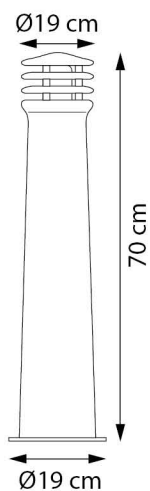

PRODUCT SHEET

RUSTY 70 CM

REF: NONS

Royal Botania.com
Belgian outdoor lighting

TECHNICAL INFO

REFERENCE RUS70

DIMENSIONS

WIDTH Ø 13 CM
DEPTH Ø 19 CM
HEIGHT 70 CM

MATERIALS

CAST IRON

RECOMMENDED LIGHT SOURCE

LAMP E27 LED - FLUO MAX. 11W
POWER IN 220V
IP-RATING IP55

INSTALLATION OPTION CODE: JUB5625
LED FITTING OPTION CODE: BINLS OR BINLR

MAINTENANCE

<http://www.royalbotania.com/maintenance>