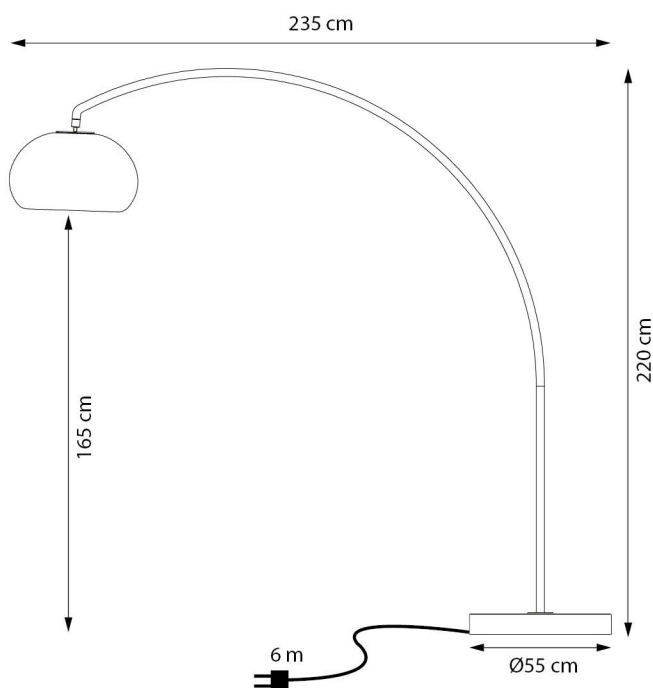

PRODUCT SHEET

60T
REF: 60T

Royal Botania.com
Belgian outdoor lighting

TECHNICAL INFO

REFERENCE 60T

DIMENSIONS

WIDTH 235 CM
HEIGHT 230 CM
GRANITE BASE Ø 55 CM

MATERIALS

ELECTRO POLISHED
STAINLESS STEEL +
GRANITE BASE

LAMPSHADE: POLYETHYLENE

RECOMMENDED LIGHT SOURCE

LAMP E27 LED - FLUO GLOBE MAX.
20W
POWER IN 220V
IP-RATING IP43
TOTAL WEIGHT 64,5 KG
ROTATABILITY 90°

MAINTENANCE