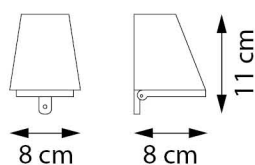

RECOMMENDED LIGHT SOURCE

LAMP LED 5W - GU10 - FLAT OPTIC
POWER IN 220V
IP-RATING IP 44