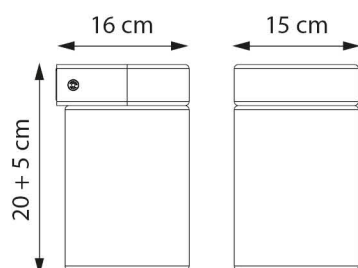

MAINTENANCE

<http://www.royalbotania.com/maintenance>