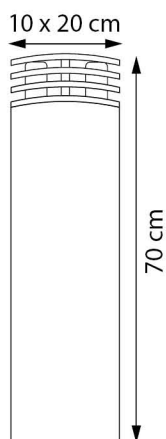

MAINTENANCE

<http://www.royalbotania.com/maintenance>