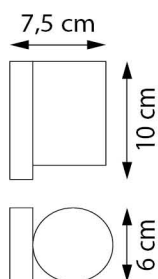

RECOMMENDED LIGHT SOURCE

LAMP LED 5W - GU10 - FLAT OPTIC
POWER IN 220V
IP-RATING IP 44